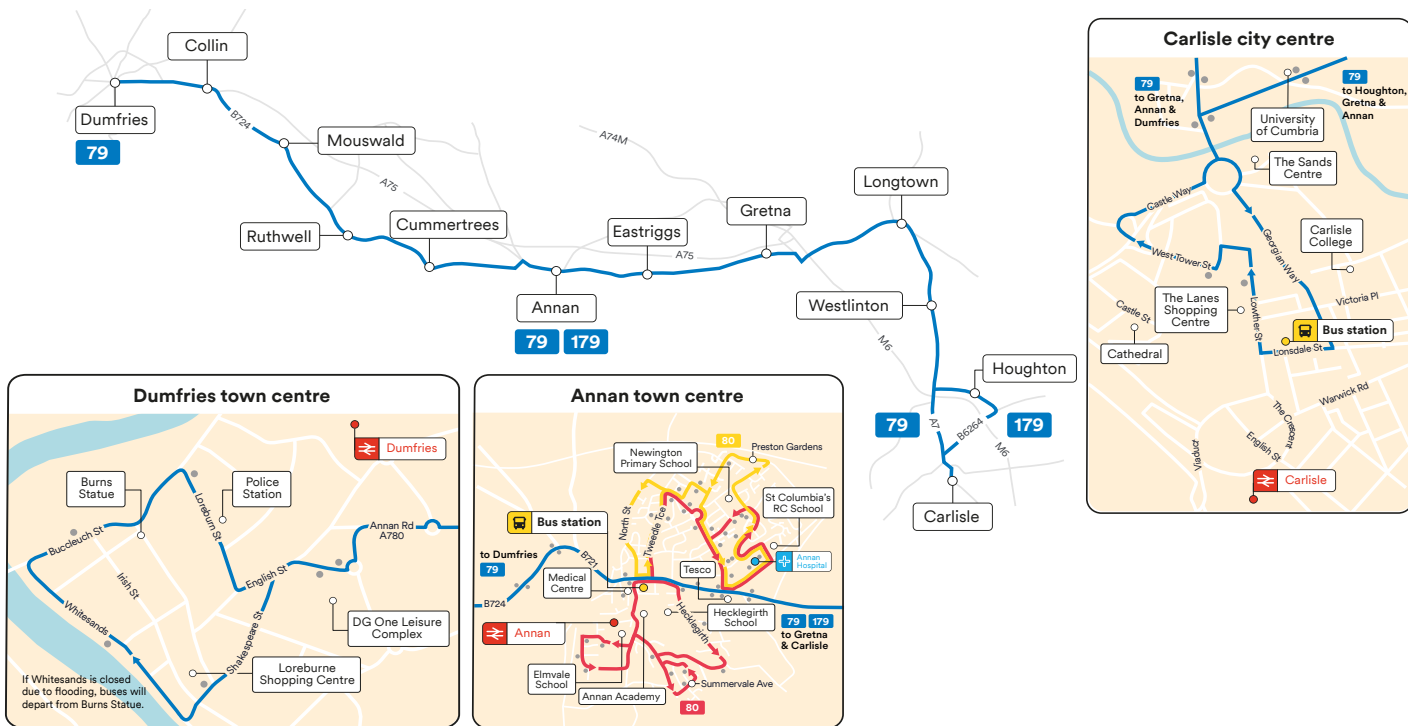

**Key**

- This journey starts at Annan Academy at 15:32 and runs on school days only
- This journey starts from D&G Infirmary at 2030
- Stop not served
- Same bus, no need to change

**SUNDAY** (including public holidays)

	79	79	79	79	79	79	79
<b>Dumfries</b> Whitesands stand 2	-	1150	1350	1550	1750	2045	2245
<b>Brasswell</b> Denton Tyre	-	1200	1400	1600	1800	2055	2255
<b>Greenlea</b>	-	1205	1405	1605	1805	2100	2300
<b>Mouswald</b>	-	1209	1409	1609	1809	2104	2304
<b>Clarencefield</b> Farmers Inn	-	1214	1414	1614	1814	2109	2309
<b>Cummertrees</b>	-	1220	1420	1620	1820	2115	2315
<b>Annan Bus Station</b> stand 2	-	1228	1428	1628	1828	2123	2323
Same bus, no need to change							
<b>Annan Bus Station</b> stand 2	0940	1230	1430	1630	1830	2125	2325
<b>Eastriggs</b> Wayside	0950	1240	1440	1640	1840	2135	2335
<b>Gretna</b> Central Avenue	1000	1250	1450	1650	1850	2145	2343
<b>Gretna Outlet</b> Main Road	1002	1252	1452	1652	1852	2147	2345
<b>Longtown</b> Graham Arms	1010	1300	1500	1700	1900	2155	2353
<b>Crindledyke</b> Road End	1021	1311	1511	1711	1910	2204	0002
<b>Kingstown</b> ASDA	1024	1314	1514	1714	1913	2206	0004
<b>Kingstown</b> California Road	1027	1317	1517	1717	1915	2208	0006
<b>Carlisle Bus Station</b>	1040	1330	1530	1730	1929	2215	0013

**Key**

- Stop not served

This journey starts from D&amp;G Infirmary at 2038

 Same bus no need to change

# 79 179 80 Route Map

● Bus stops

For up to the minute information  
**download the Stagecoach Bus App.**