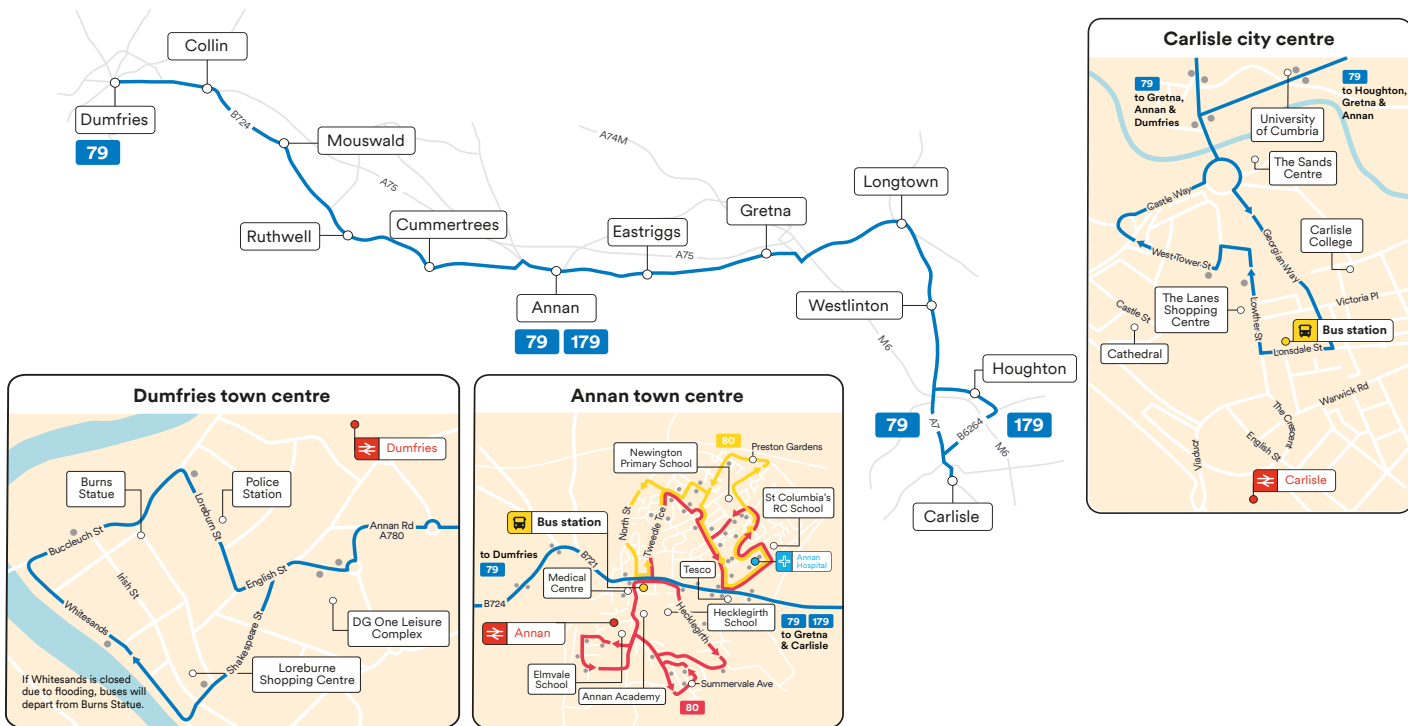

- Annan town service

MONDAY TO SATURDAY (excluding public holidays)

	80	80	80	80	80	80	80	80	80	80	80	80	80	80	80	80
Annan Bus Station stand 1	0853	0910	0945	1010	1045	1110	1145	1210	1245	1310	1345	1410	1445	1445	1505	1510
McNeish Drive Dykes Ave	-	-	0948	-	1048	-	1148	-	1248	-	1348	-	-	1448	1508	-
Newington Primary School	-	-	0954	-	1054	-	1154	-	1254	-	1354	-	-	1454	1514	-
Newington	0859	0918	-	1018	-	1118	-	1218	-	1318	-	1418	1453	-	-	1518
Preston Gardens	-	-	0955	-	1055	-	1155	-	1255	-	1355	-	-	1455	1515	-
McNeish Drive Dykes Ave	0903	-	0958	-	1058	-	1158	-	1258	-	1358	-	-	1458	1518	-
Annan Bus Station stand 1	0908	0925	1003	1025	1103	1125	1203	1225	1303	1325	1403	1425	1500	1503	1523	1525
Same bus, no need to change																
Annan Bus Station stand 1	-	0925	-	1025	-	1125	-	1225	-	1325	-	1425	-	-	-	1525
Hecklegirth Road	-	0927	-	1027	-	1127	-	1227	-	1327	-	1427	-	-	-	1527
Summervale Avenue	-	0930	-	1030	-	1130	-	1230	-	1330	-	1430	-	-	-	1530
Hallmeadow Place	-	0936	-	1036	-	1136	-	1236	-	1336	-	1436	-	-	-	1536
Annan Bus Station stand 1	-	0941	-	1041	-	1141	-	1241	-	1341	-	1441	-	-	-	1541

Key

This journey operates Monday to Friday only

This journey operates Saturday only

This journey operates Saturday and school days only

- Stop not served

 Same bus, no need to change

79 179 80 Route Map

● Bus stops

For up to the minute information
download the Stagecoach Bus App.